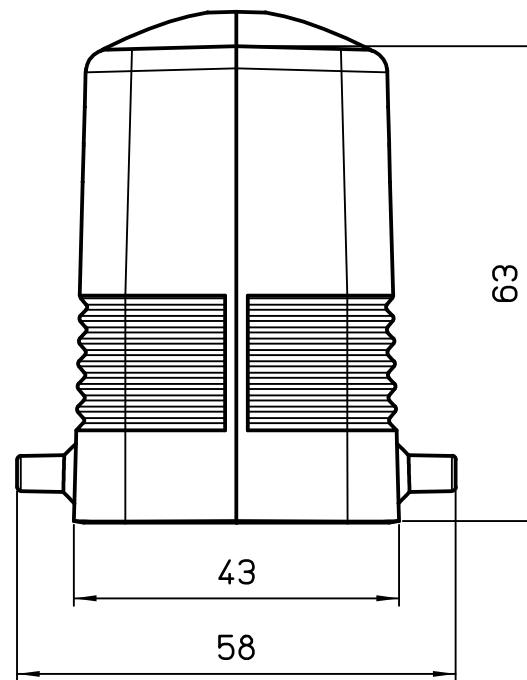

1

2

3

REV.	DATE	SIGNATURE		
		Dimensions in mm	Simplified representation with dimensions without tolerance	
Original Size A4		MHOR 24.32	Scale 1:1	
Date 20/09/22		Hood with pegs, size "104.27", side entry M32, 180 °C		
Sign. S.Diasparra				