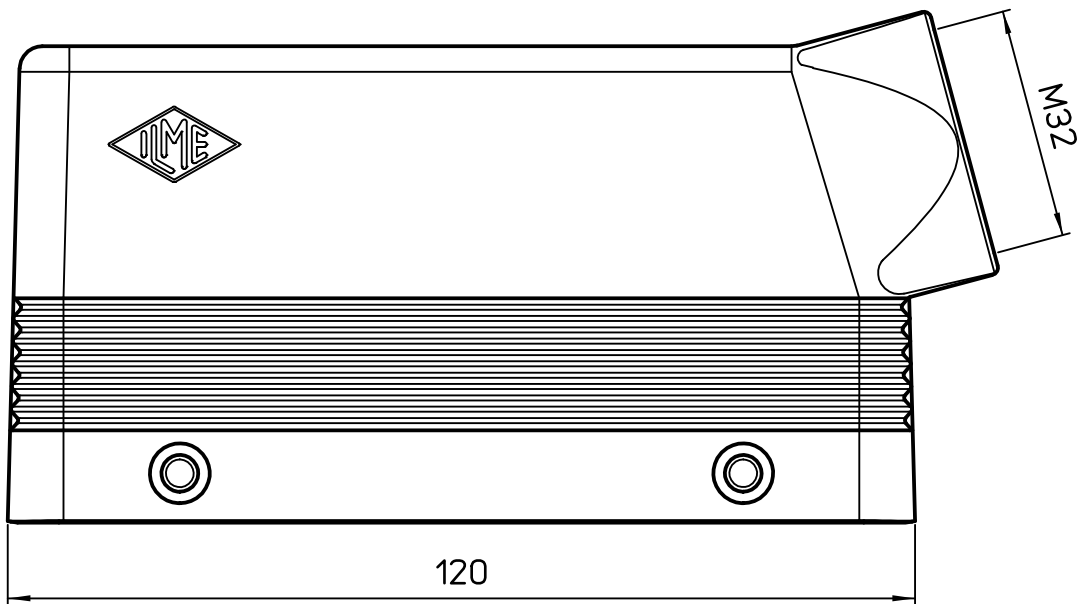

1

2

3

REV.	DATE	SIGNATURE		
		Dimensions in mm	Simplified representation with dimensions without tolerance	
Original Size A4		MHOR 24.32	Scale 1:1	
Date 20/09/22		Hood with pegs, size "104.27", side entry M32, 180 °C		
Sign. S.Diasparra				